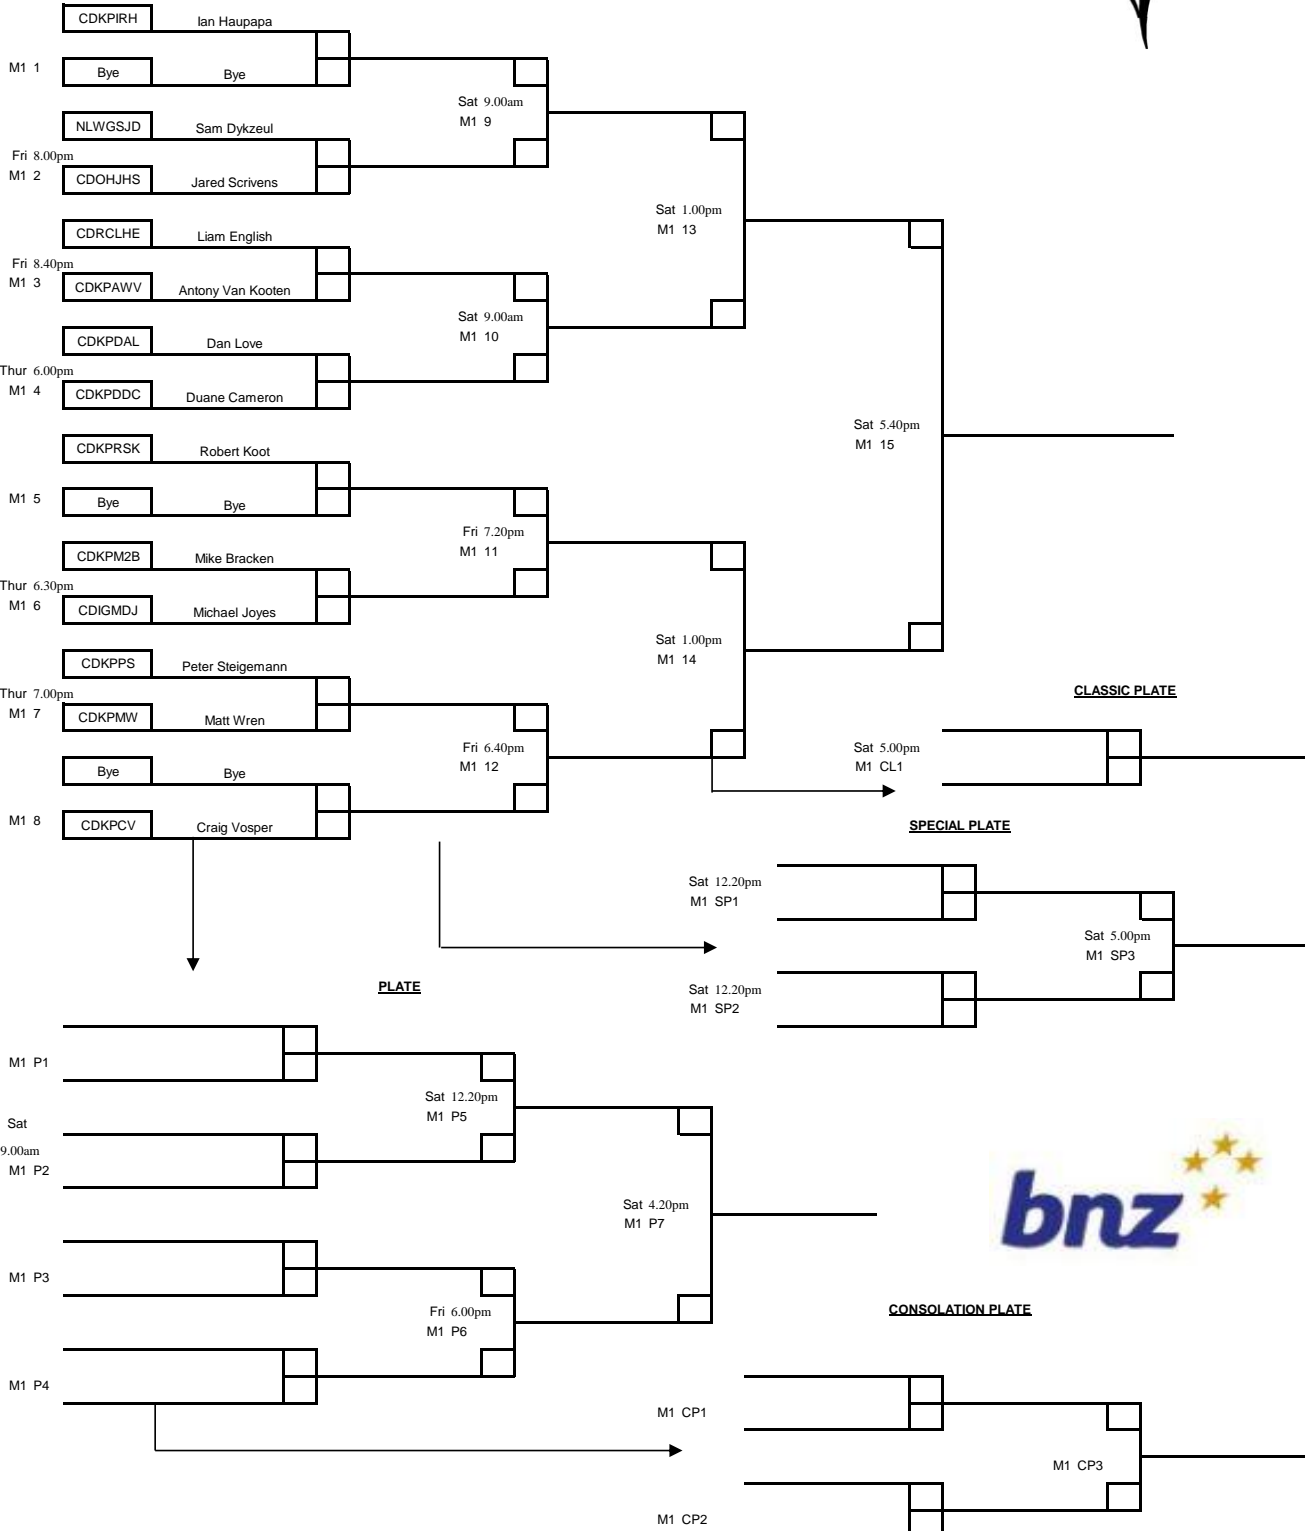

Mens Division 1

CONSOLATION PLATE